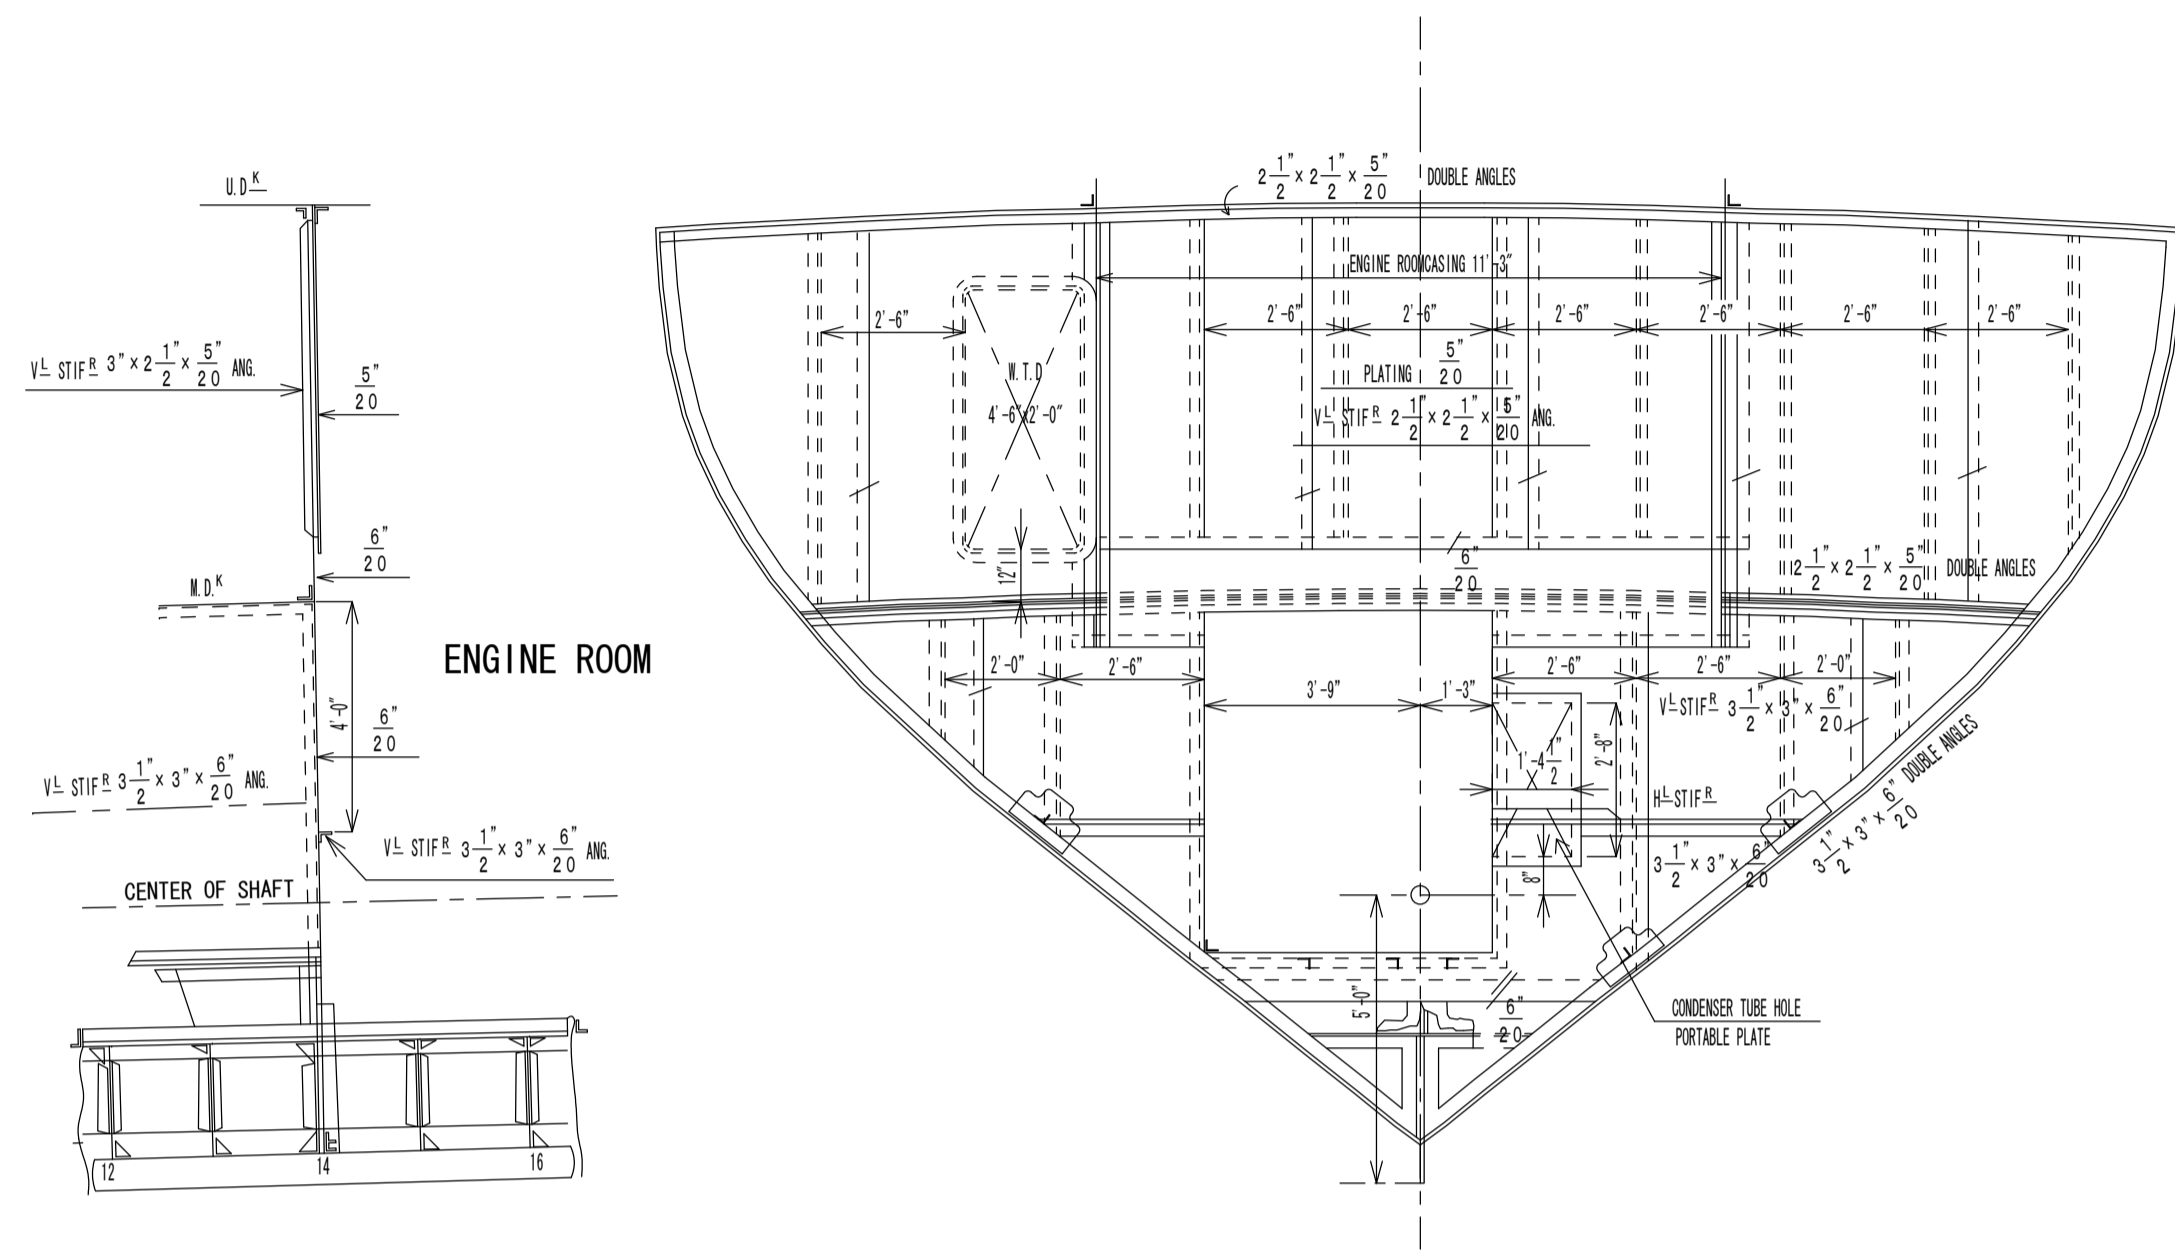

UNYO MARU BULKHEADS

SCALE 1/4 IN TO ONE FT

ENGINE AFT BULKHEAD
LOOKING AFT

COLLISION BULKHEAD
LOOKING FORWARD

CHAIN LOCKER BULKHEAD
LOOKING AFT

STUFFING BOX BULKHEAD
LOOKING AFT

BOILER FRONT BULKHEAD
LOOKING FORWARD

POOP FRONT BULKHEAD.
LOOKING AFT.