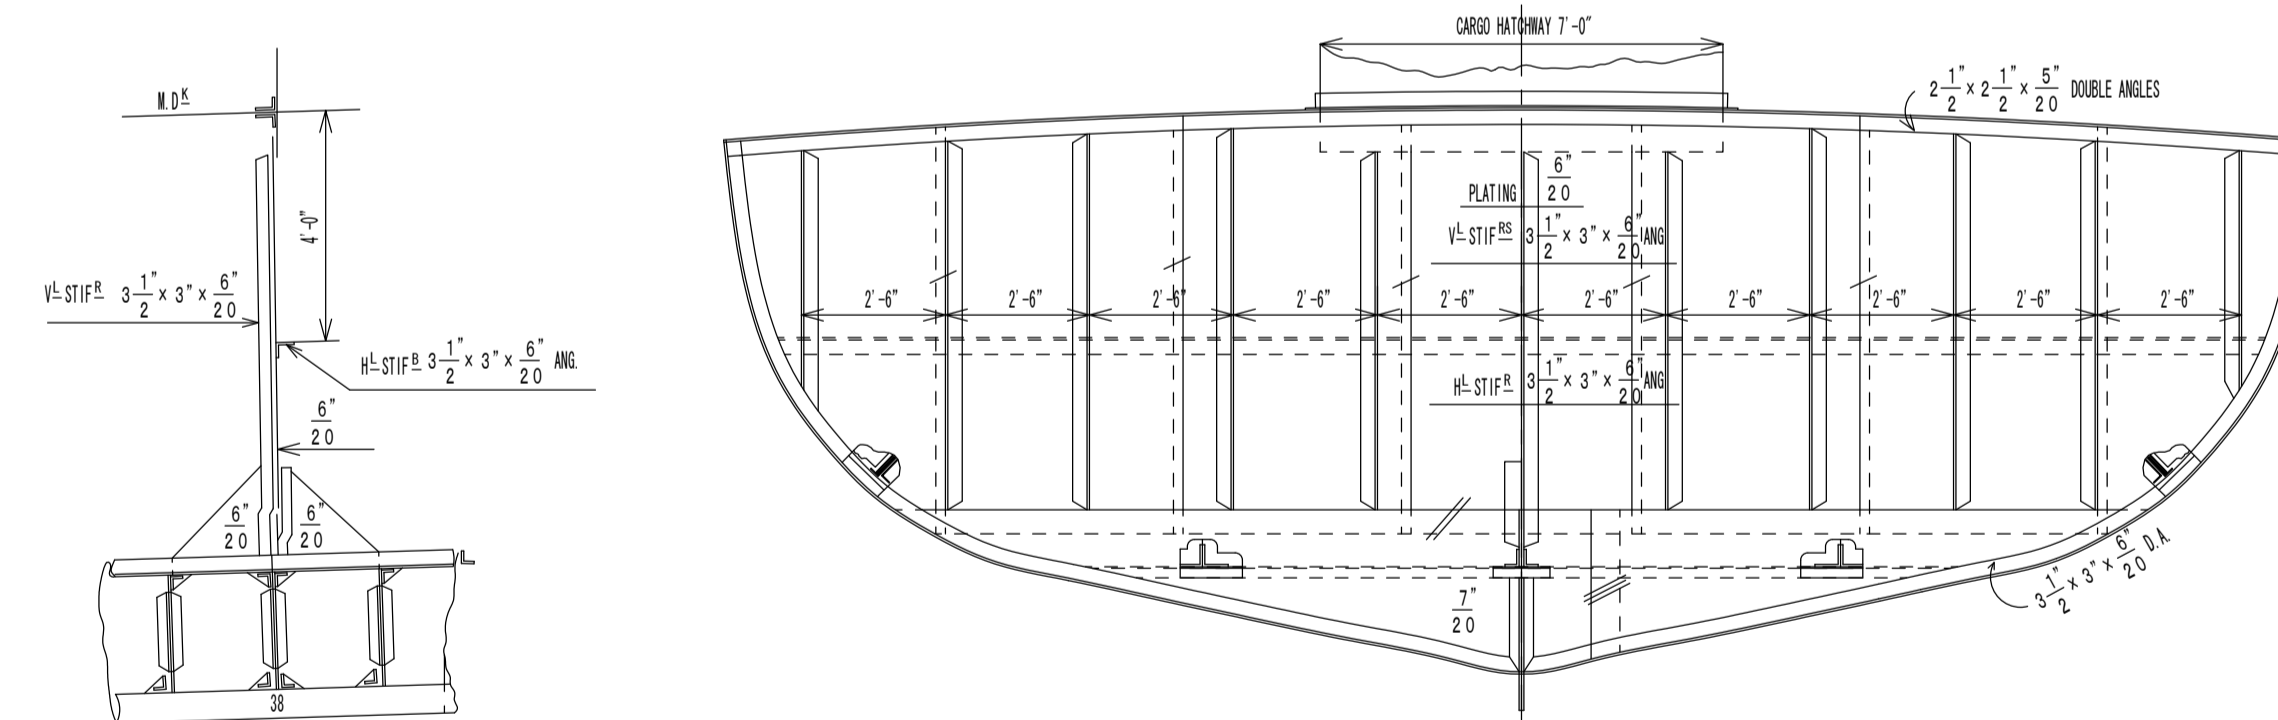

UNYO MARU BULKHEADS

SCALE 1/4 IN TO ONE FT

ENGINE AFT BULKHEAD
LOOKING AFT

COLLISION BULKHEAD
LOOKING FORWARD

CHAIN LOCKER BULKHEAD
LOOKING AFT

STUFFING BOX BULKHEAD
LOOKING AFT

BOILER FRONT BULKHEAD
LOOKING FORWARD

POOP FRONT BULKHEAD.
LOOKING AFT.