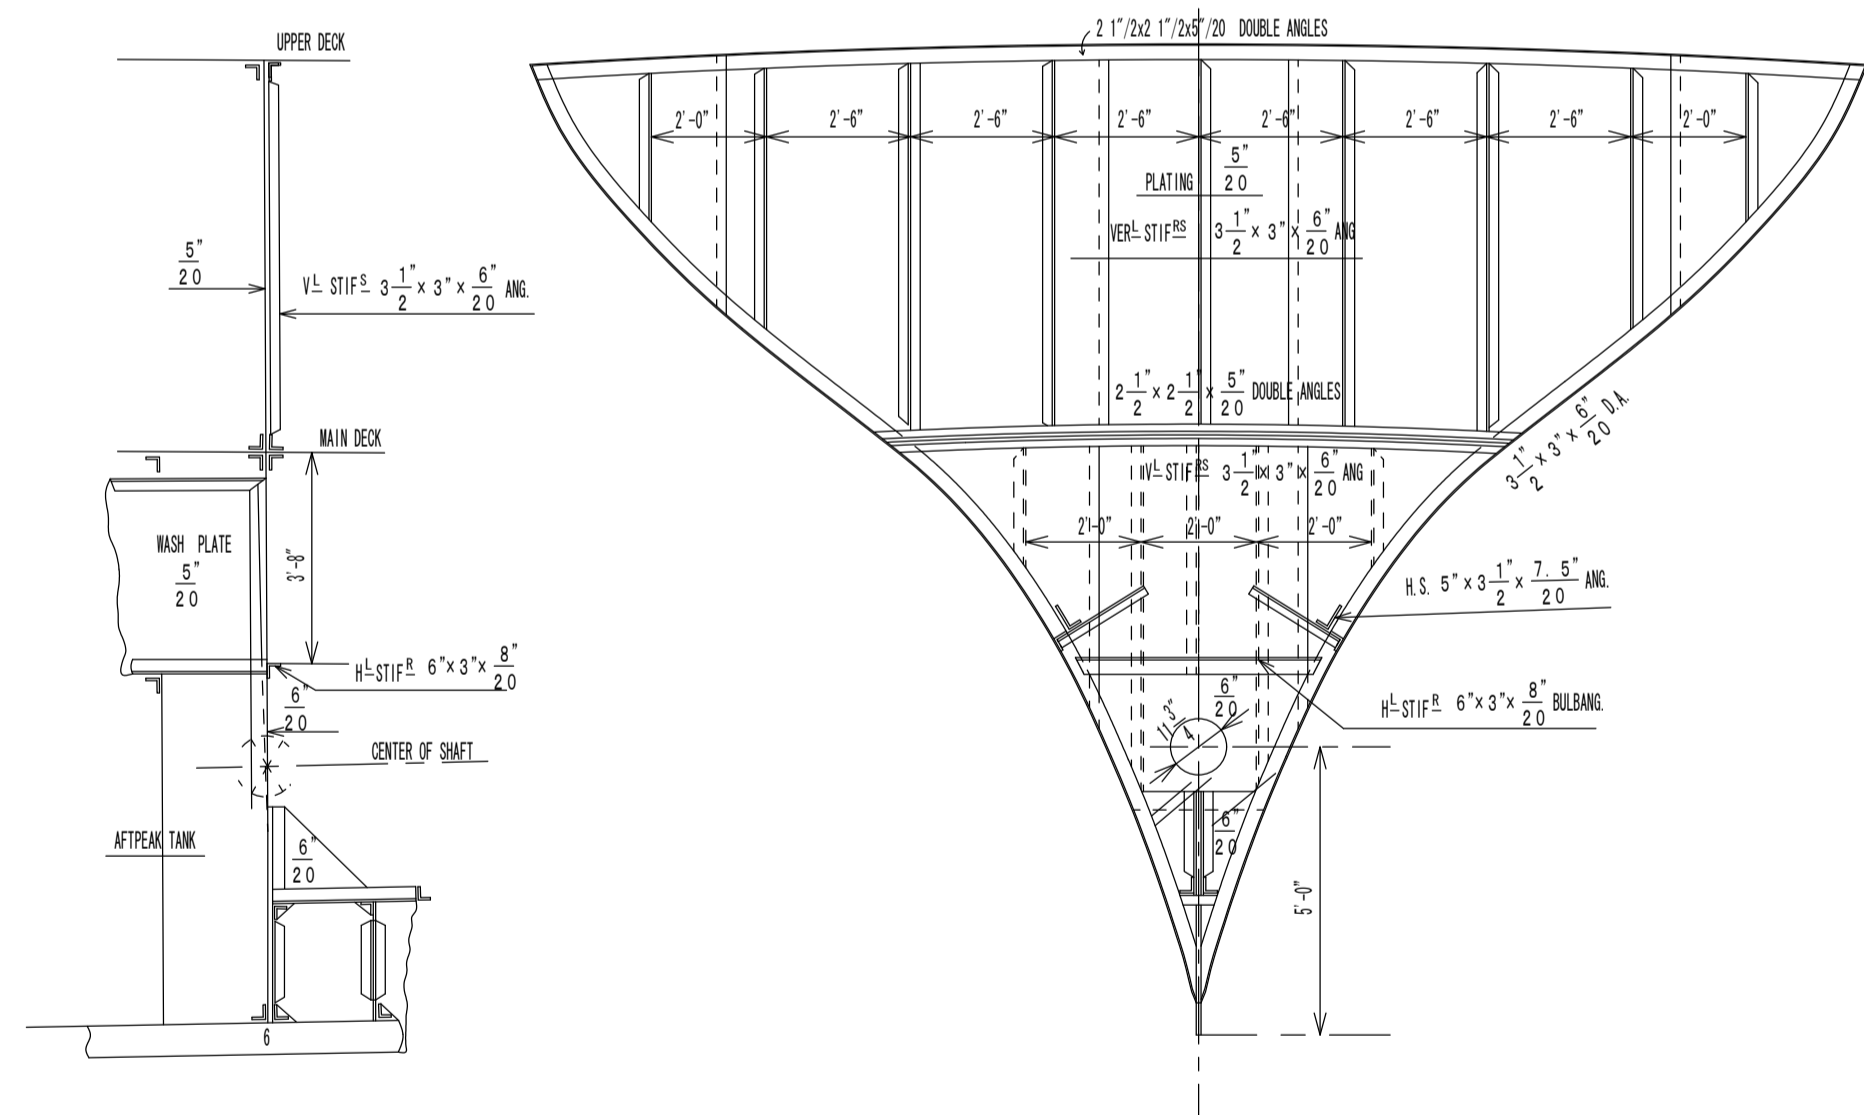

UNYO MARU BULKHEADS

SCALE 1/4 IN TO ONE FT

ENGINE AFT BULKHEAD
LOOKING AFT

COLLISION BULKHEAD
LOOKING FORWARD

CHAIN LOCKER BULKHEAD
LOOKING AFT

STUFFING BOX BULKHEAD
LOOKING AFT

BOILER FRONT BULKHEAD
LOOKING FORWARD

POOP FRONT BULKHEAD.
LOOKING AFT.