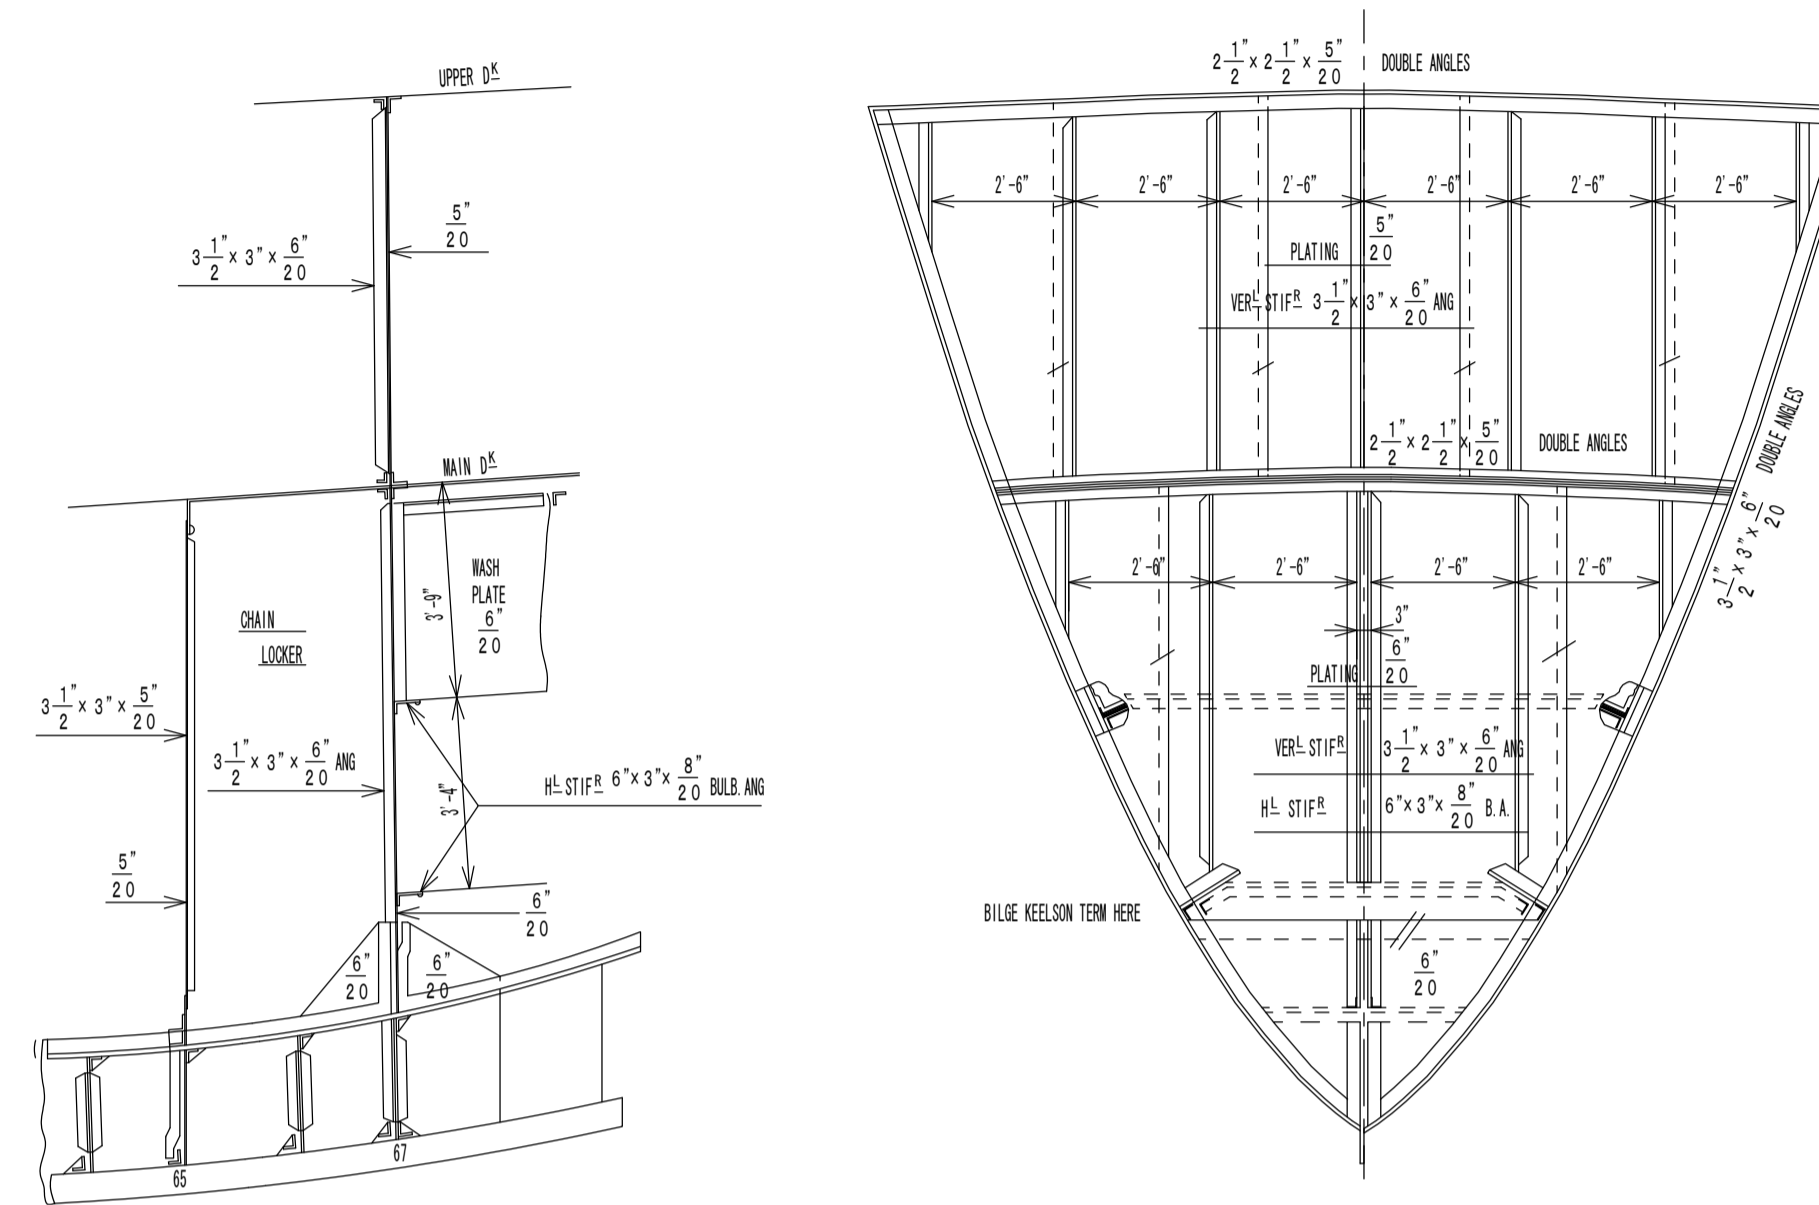

UNYO MARU BULKHEADS

SCALE 1/4 IN TO ONE FT

ENGINE AFT BULKHEAD
LOOKING AFT

COLLISION BULKHEAD
LOOKING FORWARD

CHAIN LOCKER BULKHEAD
LOOKING AFT

STUFFING BOX BULKHEAD
LOOKING AFT

BOILER FRONT BULKHEAD
LOOKING FORWARD

POOP FRONT BULKHEAD.
LOOKING AFT.