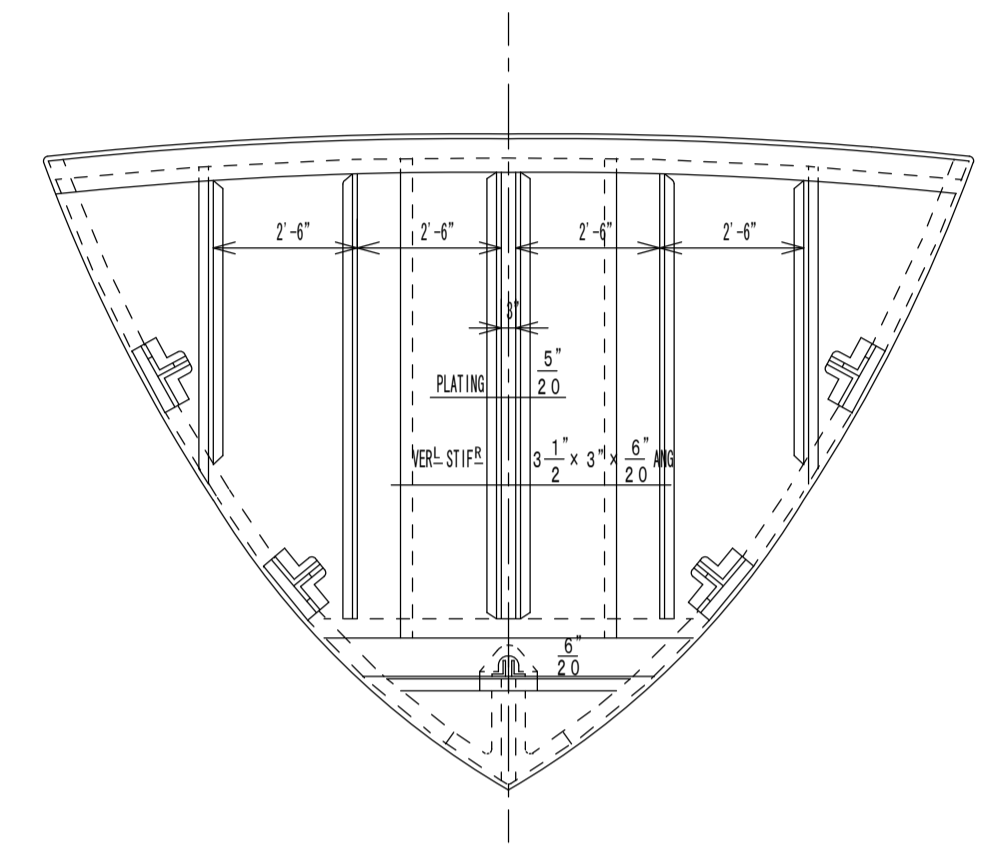

UNYO MARU BULKHEADS

SCALE 1/4 IN TO ONE FT

ENGINE AFT BULKHEAD
LOOKING AFT

COLLISION BULKHEAD
LOOKING FORWARD

CHAIN LOCKER BULKHEAD
LOOKING AFT

STUFFING BOX BULKHEAD
LOOKING AFT

BOILER FRONT BULKHEAD
LOOKING FORWARD

POOP FRONT BULKHEAD.
LOOKING AFT.